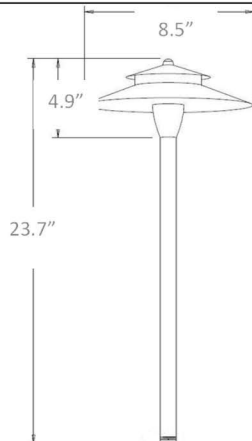

### SPECIFICATIONS

APPLICATION	CONSTRUCTION	DRIVER SYSTEM	INPUT POWER	INSTALLATION	LEAD WRES	CRI	CERTIFICATION
Pathways Walkways Patios Small Areas	Solid Brass	External Driver	10.5-18 VAC	Ground Stake Included  Optional height: 6", 12", and 23.7"	ULECC 18 AWG Tinned Copper Wire 27 Inch Length	80	UL1838 Low Voltage Landscape Lighting

### PRODUCT DIMENSIONS