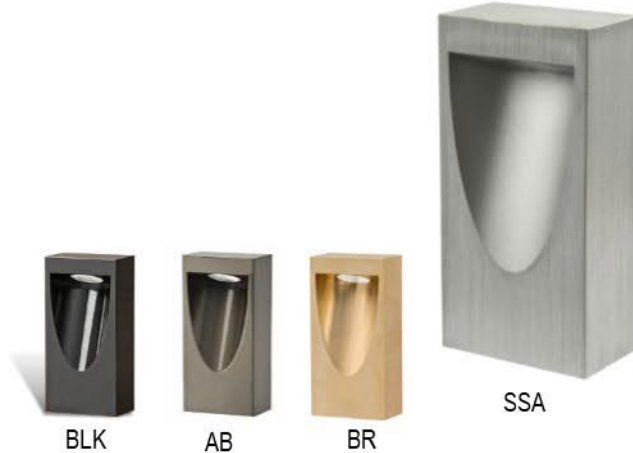

SPECIFICATIONS

APPLICATION	CONSTRUCTION	DRIVER SYSTEM	INPUT POWER	INSTALLATION	LEAD WIRES	CRI	CERTIFICATION
Pathway Walkway Patios Small Areas	6061 Aluminum C360 Solid Brass	External Driver	10.5-18 VAC	LV180 Ground Stake included Or Optional Surface Plate	ULECC 18 AWG Tinned Copper Wire 46 Inch Length	80	UL1838 Low Voltage Landscape Lighting

PRODUCT DIMENSIONS

PHOTOMETRICS

*Complete IES files furnished upon request.

WATTS / VA / LUMENS

WATTS / VA / LUMENS
2W/5VA - 160lm

BEAM SPREAD & FINISH

BEAM SPREAD	FINISH
Flood	H59 Cast Brass (BR) Black (BLK) Architectural Bronze (AB) Stainless Steel Aluminum (SSA)

POWER CONSUMPTION

COLOR TEMPERATURE	VA
3000K	5
2700K	5
5000K	5
AMB*	6
BLU	5
RBL	5
GRN	5
RED*	4

■ INDICATES STOCKED ITEMS

FEATURES

- Overdesigned heat sink and thermal management for longevity and consistency
- Dedicated LED fixtures
- Machined Metal Ingot, not Cast Material
- Proprietary design-enhanced and robust driver technology
- Remarkably tight binning process. 2-step MacAdam ellipse to ensure consistent light output and no variant light
- Surge protection built into every driver