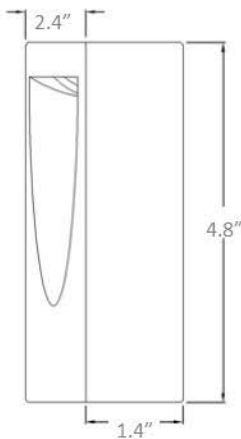

SPECIFICATIONS

APPLICATION	CONSTRUCTION	DRIVER SYSTEM	INPUT POWER	INSTALLATION	LEAD WIRES	CRI	CERTIFICATION
Pathway Walkway Patios Small Areas	6061 Aluminum C360 Solid Brass	External Driver	10.5-18 VAC	LV180 Ground Stake included Or Optional Surface Plate	ULECC 18 AWG Tinned Copper Wire 46 Inch Length	80	UL1838 Low Voltage Landscape Lighting

PRODUCT DIMENSIONS

PHOTOMETRICS

*Complete IES files furnished upon request.

WATTS / VA / LUMENS

WATTS / VA / LUMENS
2W/5VA - 160lm

BEAM SPREAD & FINISH

BEAM SPREAD	FINISH
Flood	H59 Cast Brass (BR) Black (BLK) Architectural Bronze (AB) Stainless Steel Aluminum (SSA)