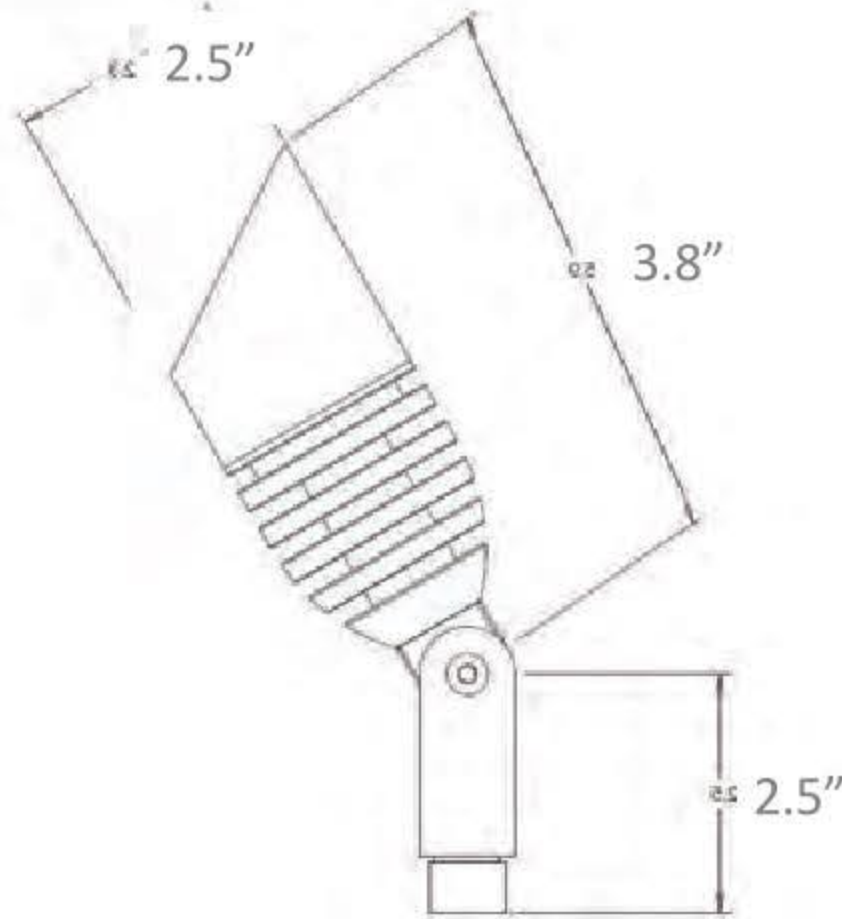

BLK

BR

SSA

SPECIFICATIONS

APPLICATION	CONSTRUCTION	DRIVER SYSTEM	INPUT POWER	INSTALLATION	LEAD WIRES	CRI	CERTIFICATION
Up Light Shadowing Wall Wash Silhouette Architectural Accents	6061 Aluminum C360 Solid Brass	External Driver	10.5-18 VAC	LV180 Ground Stake Included	ULECC 18 AWG Tinned Copper Wire 46 Inch Length	80	UL1838 Low Voltage Landscape Lighting

PRODUCT DIMENSIONS

PHOTOMETRICS

*Complete IES files furnished upon request.

EQ / WATTS / VA / LUMENS

EQ / W / VA / LM

10 - 2W/4VA - 130lm

20 - 4W/7VA - 210lm

35 - 6W/10VA - 280lm