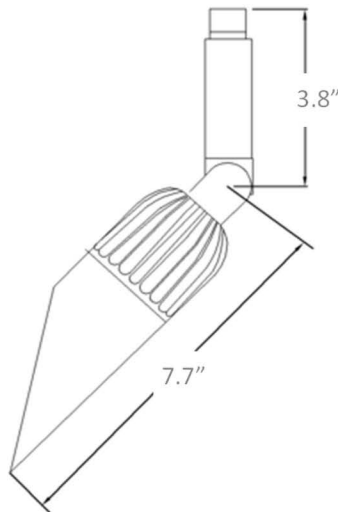

SPECIFICATIONS

APPLICATION	CONSTRUCTION	DRIVER SYSTEM	INPUT POWER	INSTALLATION	LEAD WIRES	CRI	CERTIFICATION
Down Light ONLY	6061 Aluminum	Internal Driver	10.5-18 VAC		ULECC 18 AWG Tinned Copper Wire 39 Inch Length	80	UL1838 Low Voltage Landscape Lighting

PRODUCT DIMENSIONS

BE - WATTS / VA / LUMENS

BE - WATTS / VA / LUMENS
20 - 2W/4VA - 190lm
35 - 4W/7VA - 330lm
50 - 6W/10VA - 460lm
75 - 9W/15VA - 620lm

BEAM SPREAD & FINISH

BEAM SPREAD	FINISH
12° 25° 40° 60°	Architectural Bronze (AB)