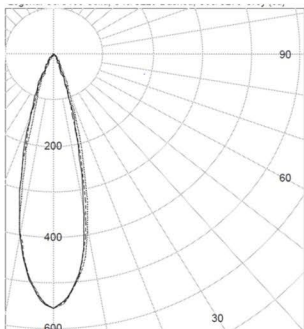

PHOTOMETRICS

*Complete IES files furnished upon request.

FEATURES

- Compression lens technology; no glue
- Overdesigned heat sink and thermal management for longevity and consistency
- Dedicated LED fixtures
- Machined Metal Ingot, not Cast Material
- Proprietary design-enhanced and robust driver technology
- Remarkably tight binning process. 2-step MacAdam ellipse to ensure consistent light output and no variant light
- Surge protection built into every driver
- Lumen levels- fixtures tested with shrouds