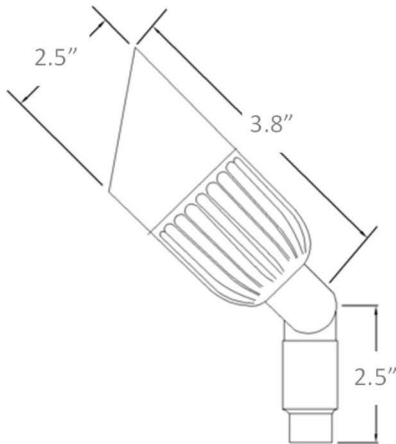

TM-21 data: Greater than **80,000 hours** (20+ years at 8 hours a day)

20 Year Warranty

We run our fixtures **40%** cooler than LM-80 testing standards

SPECIFICATIONS

APPLICATION	CONSTRUCTION	DRIVER SYSTEM	INPUT POWER	INSTALLATION	LEAD WIRES	CRI	CERTIFICATION
Up Light Shadowing Wall Wash Silhouette Architectural Accents	6061 Aluminum C360 Solid Brass	External Driver	10.5-18 VAC	LV180 Ground Stake Included	ULECC 18 AWG Tinned Copper Wire 46 Inch Length	80	UL1838 Low Voltage Landscape Lighting

PRODUCT DIMENSIONS

BE - WATTS / VA / LUMENS

BE - WATTS / VA / LUMENS

20 - 2W/4VA - 190lm

35 - 4W/7VA - 330lm

50 - 6W/10VA - 460lm

75 - 9W/15VA - 620lm

BEAM SPREAD & FINISH