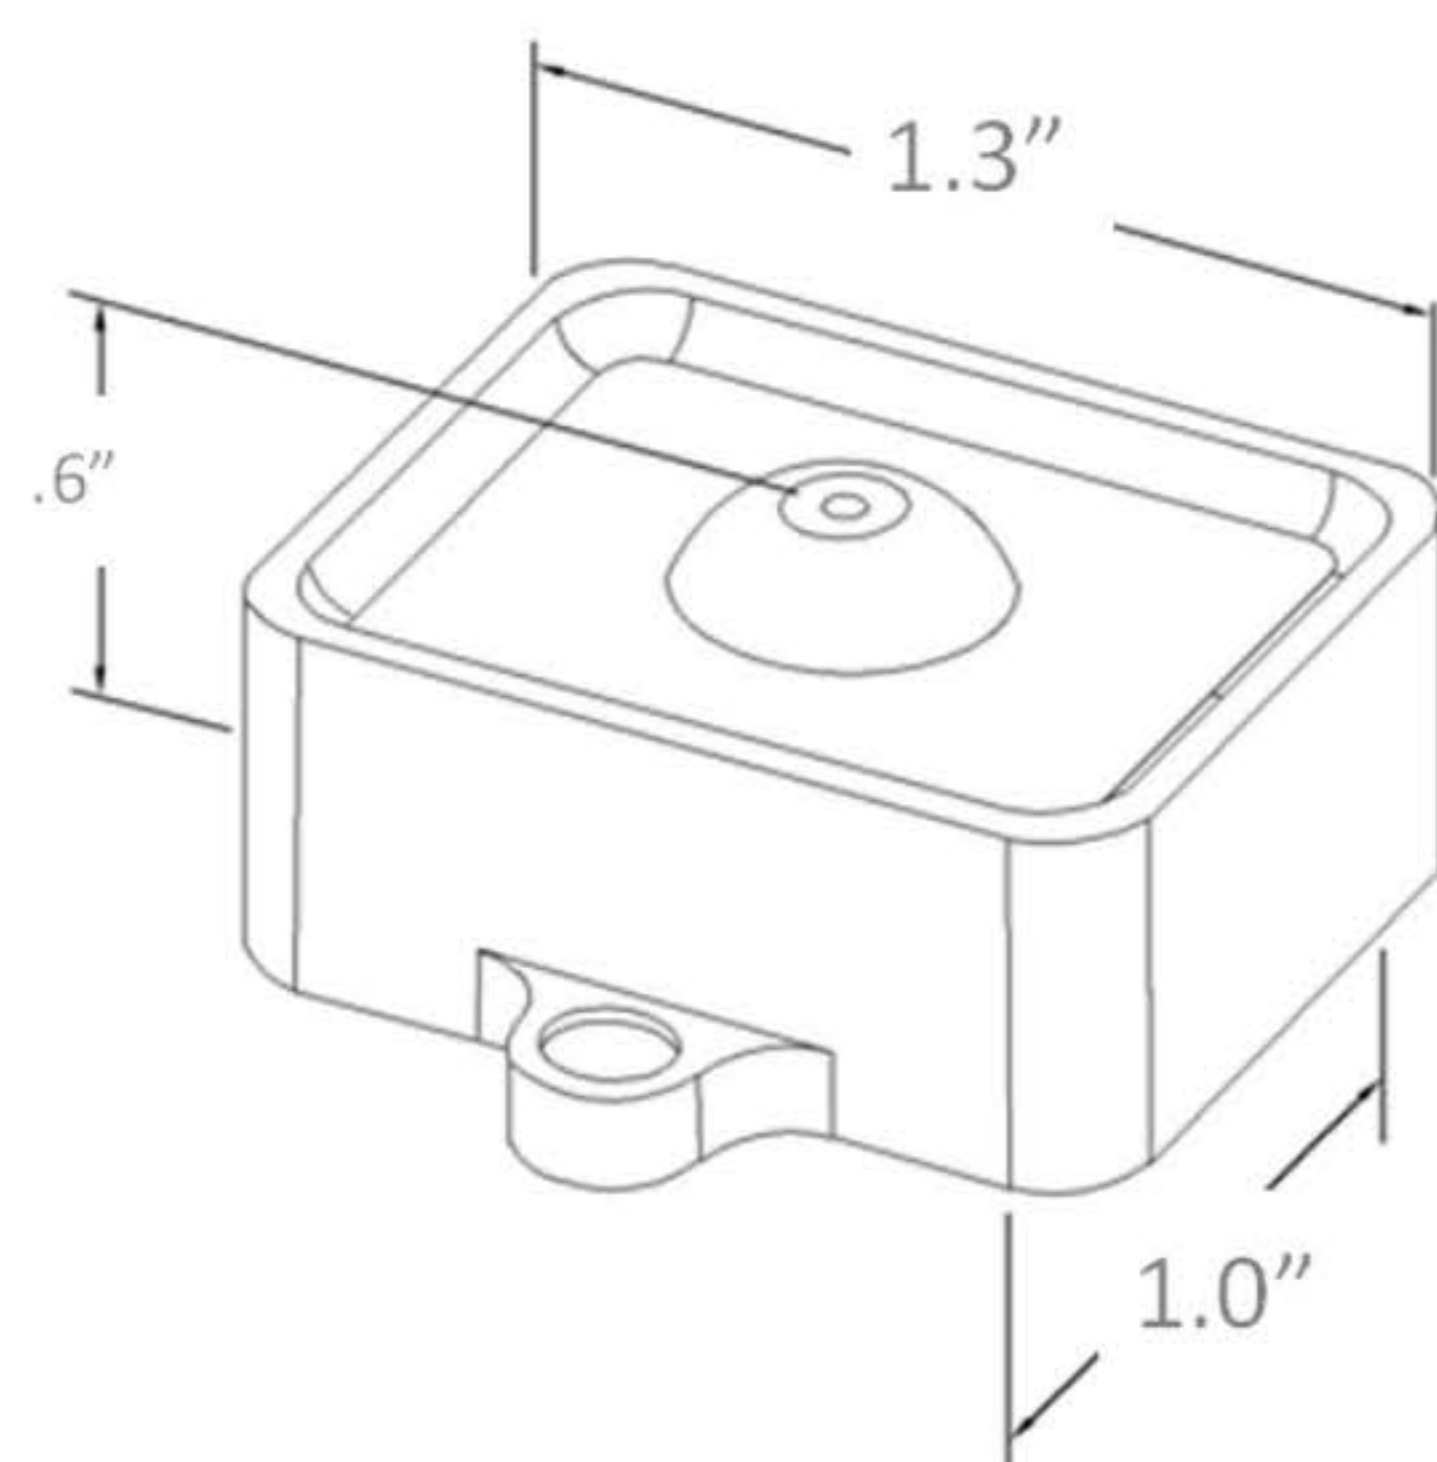

We run our fixtures **40%** cooler than LM-80 testing standards

SPECIFICATIONS

APPLICATION	CONSTRUCTION	DRIVER SYSTEM	INPUT POWER	INSTALLATION	LEAD WIRES	CRI	CERTIFICATION
Up/Down Light Shadowing Wall Wash Silhouette Architectural Accents	6061 Aluminum C360 Solid Brass	Internal Driver	10.5-18 VAC	See features section for installation details	UL1429 22 AWG Tinned Copper Wire 60 Inch Length	80	UL1838 Low Voltage Landscape Lighting IP68

PRODUCT DIMENSIONS

PHOTOMETRICS

*Complete IES files furnished upon request.

WATTS / VA / LUMENS

WATTS / VA / LUMENS
1W/2VA - 115lm

FEATURES

- Overdesigned heat sink and thermal management for longevity and consistency
- Dedicated LED fixtures
- Machined Metal Ingot, not Cast Material
- Proprietary design-enhanced and robust driver technology
- Remarkably tight binning process. 2-step MacAdam ellipse to ensure consistent light output and no variant light
- Surge protection built into every driver
- **BLACK MODEL ONLY** is suitable for installation in: fresh water, fish ponds, fish tanks
- **BRASS MODEL ONLY** is suitable for installation in: fresh water, NOT suitable for fish ponds or fish tanks
- No chlorine/harsh chemicals