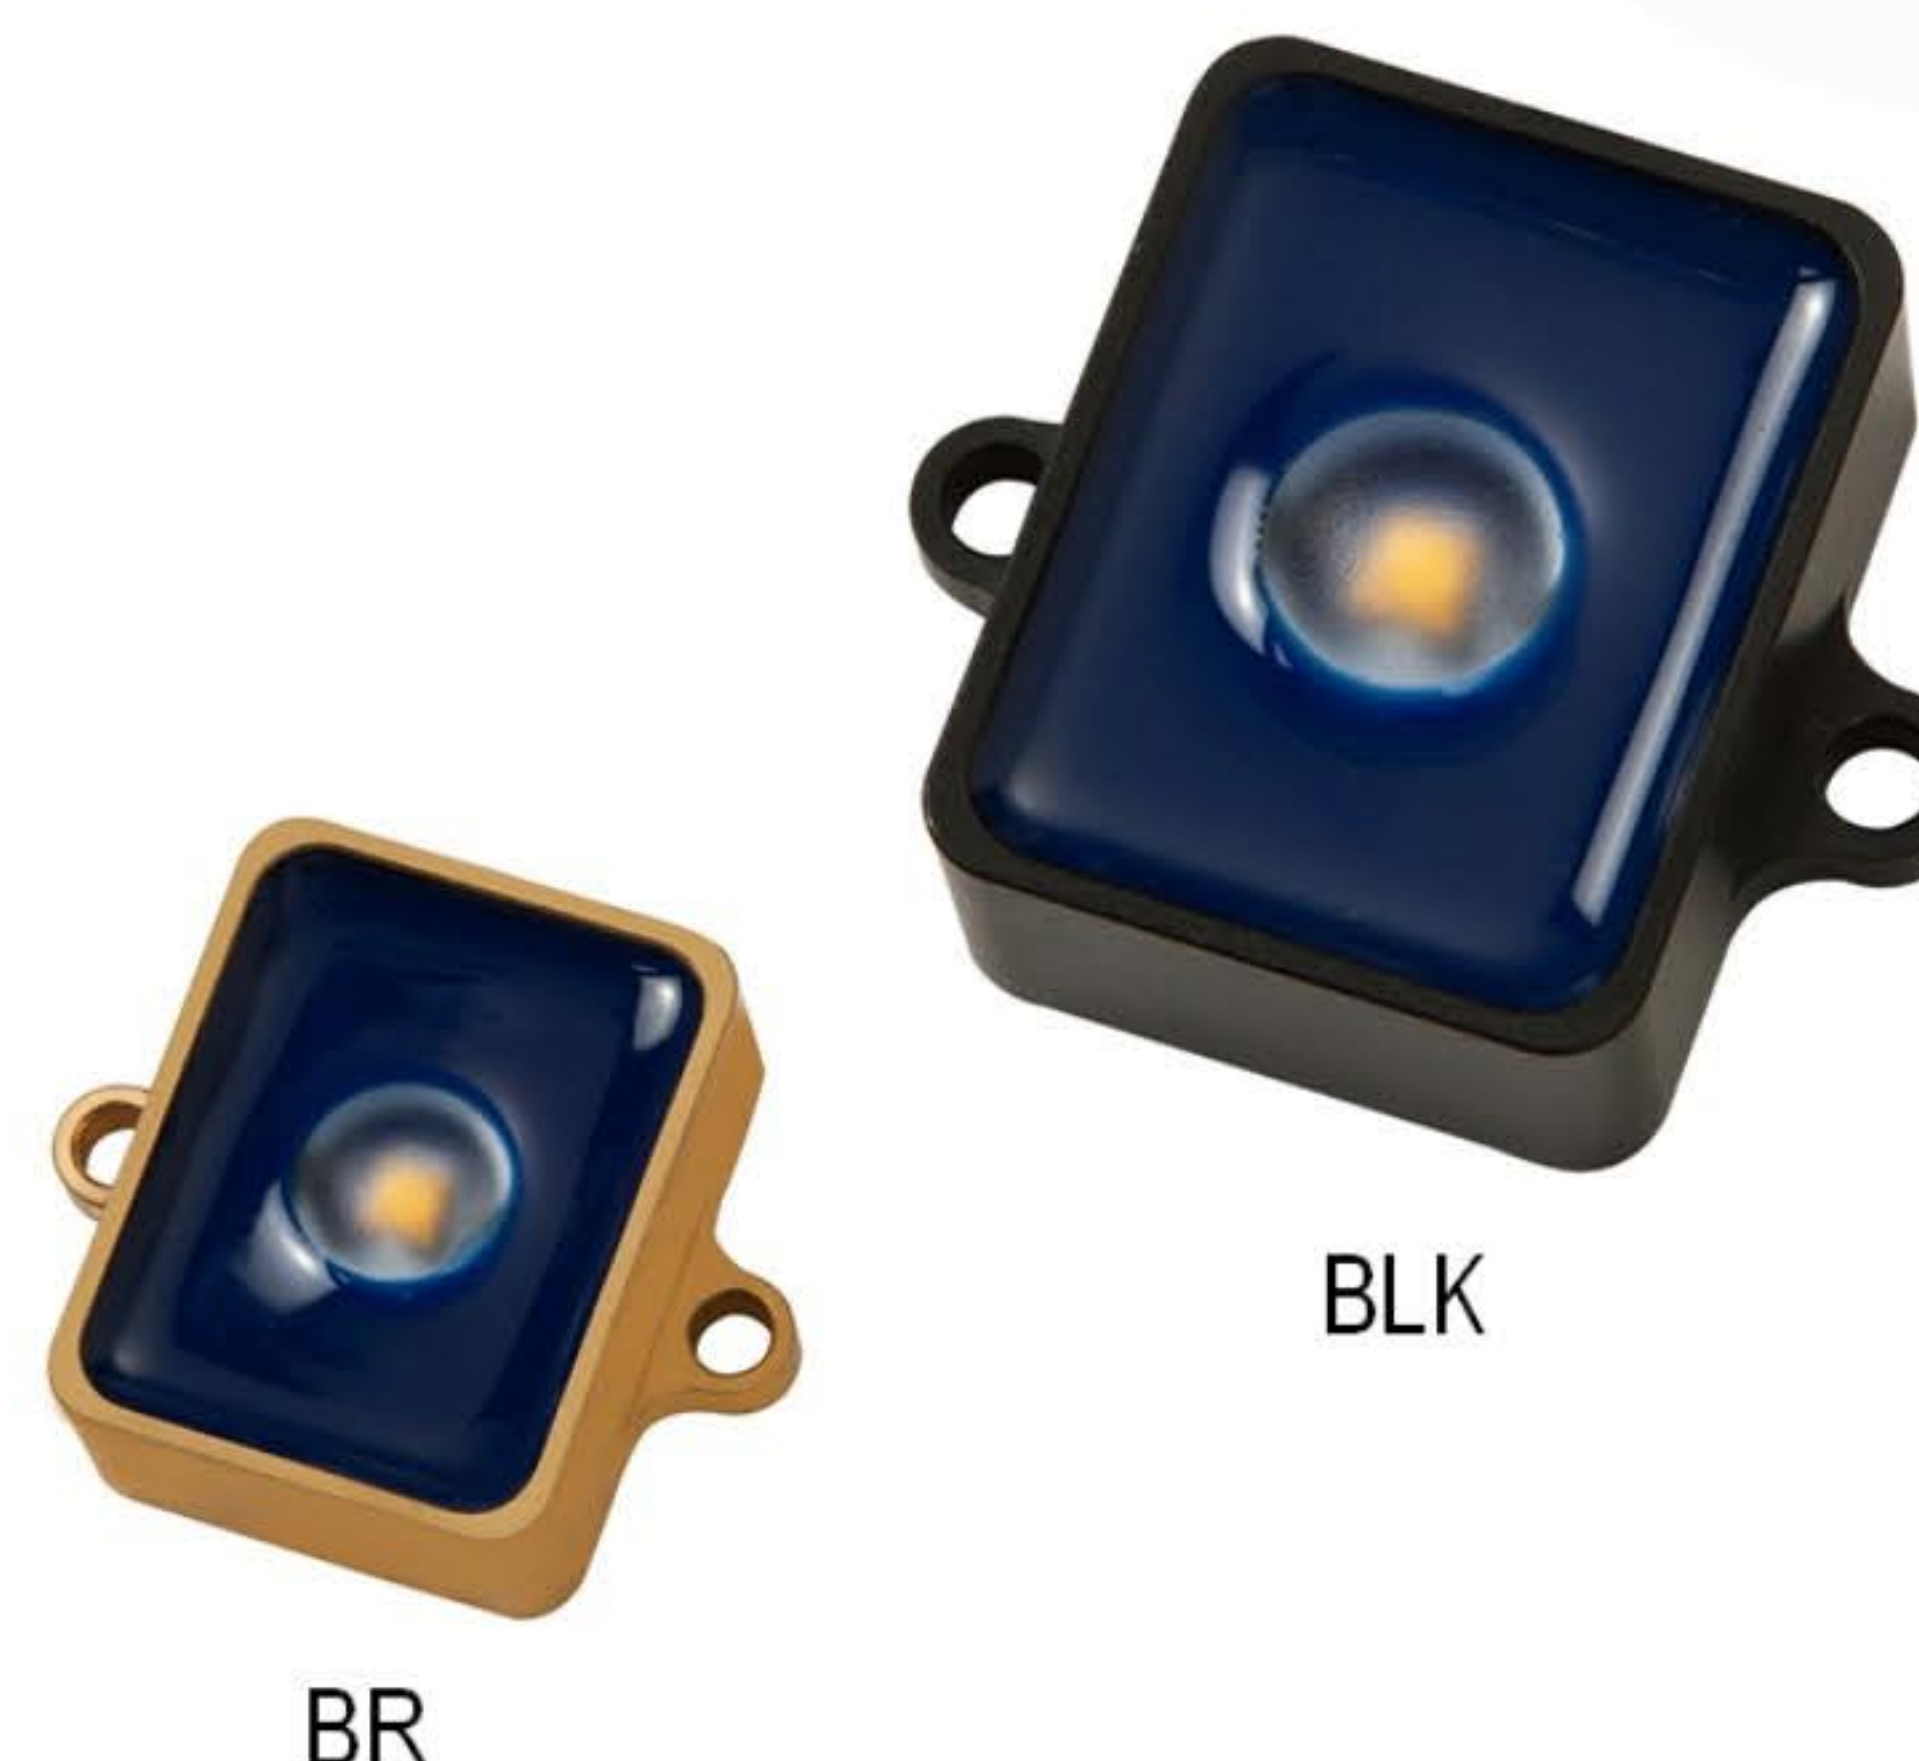

MICRO MAX II

MM | MICRO SERIES

 A FIXTURE FOR LIFE

CATEGORY

Specialty LED Light

LED LIFE EXPECTANCY | WARRANTY

TM-21 data: Greater than **80,000 hours** (20+ years at 8 hours a day)

20 Year Warranty

We run our fixtures **40%** cooler than LM-80 testing standards

SPECIFICATIONS

APPLICATION	CONSTRUCTION	DRIVER SYSTEM	INPUT POWER	INSTALLATION	LEAD WIRES	CRI	CERTIFICATION
Up/Down Light Shadowing Wall Wash Silhouette Architectural Accents	6061 Aluminum C360 Solid Brass	Internal Driver	10.5-18 VAC	See features section for installation details	UL1429 22 AWG Tinned Copper Wire 60 Inch Length	80	UL1838 Low Voltage Landscape Lighting IP68

PRODUCT DIMENSIONS

PHOTOMETRICS

*Complete IES files furnished upon request.

WATTS / VA / LUMENS

WATTS / VA / LUMENS
1W/2VA - 115lm

FEATURES

- Overdesigned heat sink and thermal management for longevity and consistency
- Dedicated LED fixtures
- Machined Metal Ingot, not Cast Material
- Proprietary design-enhanced and robust driver technology
- Remarkably tight binning process. 2-step MacAdam ellipse to ensure consistent light output and no variant light
- Surge protection built into every driver
- **BLACK MODEL ONLY** is suitable for installation in: fresh water, fish ponds, fish tanks
- **BRASS MODEL ONLY** is suitable for installation in: fresh water, NOT suitable for fish ponds or fish tanks
- No chlorine/harsh chemicals

BEAM SPREAD & FINISH

BEAM SPREAD	FINISH
130°	Black (BLK) C360 Solid Brass (BR)

POWER CONSUMPTION

COLOR	TEMPERATURE	VA
	3000K	2
	2700K	2
	5000K	2
	AMB *	1
	BLU	2
	RBL	2
	GRN	2
	RED*	1

INDICATES STOCKED ITEMS