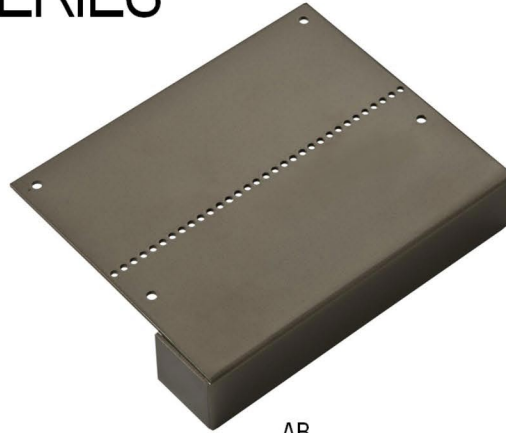

AB

SPECIFICATIONS

APPLICATION	CONSTRUCTION	DRIVER SYSTEM	INPUT POWER	INSTALLATION	LEAD WRES	CRI	CERTIFICATION
Decks Railings Gazebos Outdoor Kitchen Kitchen Cabinets	6061 Aluminum	Internal Driver	10.5-18 VAC		SPT-1W Tinned Copper Wire 70 Inch Length	80	UL1838 Low Voltage Landscape Lighting

PRODUCT DIMENSIONS

WATTS / VA / LUMENS

WATTS / VA / LUMENS

3W/5VA - 200lm

5W/7VA - 300lm

BEAM SPREAD & FINISH

BEAM SPREAD	FINISH
Flood	Architectural Bronze (AB)

POWER CONSUMPTION