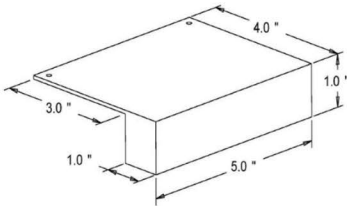

PRODUCT DIMENSIONS

WATTS / VA / LUMENS

WATTS / VA / LUMENS

3W/5VA - 200lm

5W/7VA - 300lm

BEAM SPREAD & FINISH

BEAM SPREAD	FINISH
Flood	Architectural Bronze (AB)

POWER CONSUMPTION

COLOR TEMPERATURE	VA
3000K	5
COLOR TEMPERATURE	VA
3000K (HIGH)	5
2700K (HIGH)	5
5000K (HIGH)	5
AMB (AMBER)	5
BLU (BLUE)	5
RBL (ROYAL BLUE)	5
GRN (GREEN)	5
RED (RED)	5
SUN (SUNSETTER)	7

PHOTOMETRICS

*Complete IES files furnished upon request

FEATURES

- Overdesigned heat sink and thermal management for longevity and consistency
- Dedicated LED fixtures
- Machined Metal Ingot, not Cast Material
- Proprietary design-enhanced and robust driver technology
- Remarkably tight binning process. 2-step MacAdam ellipse to ensure consistent light output and no variant light
- Surge protection built into every driver

ADDITIONAL INFO

- Built in USA | Tampa, FL
- For custom light output, contact your sales associate

INDICATES STOCKED ITEMS