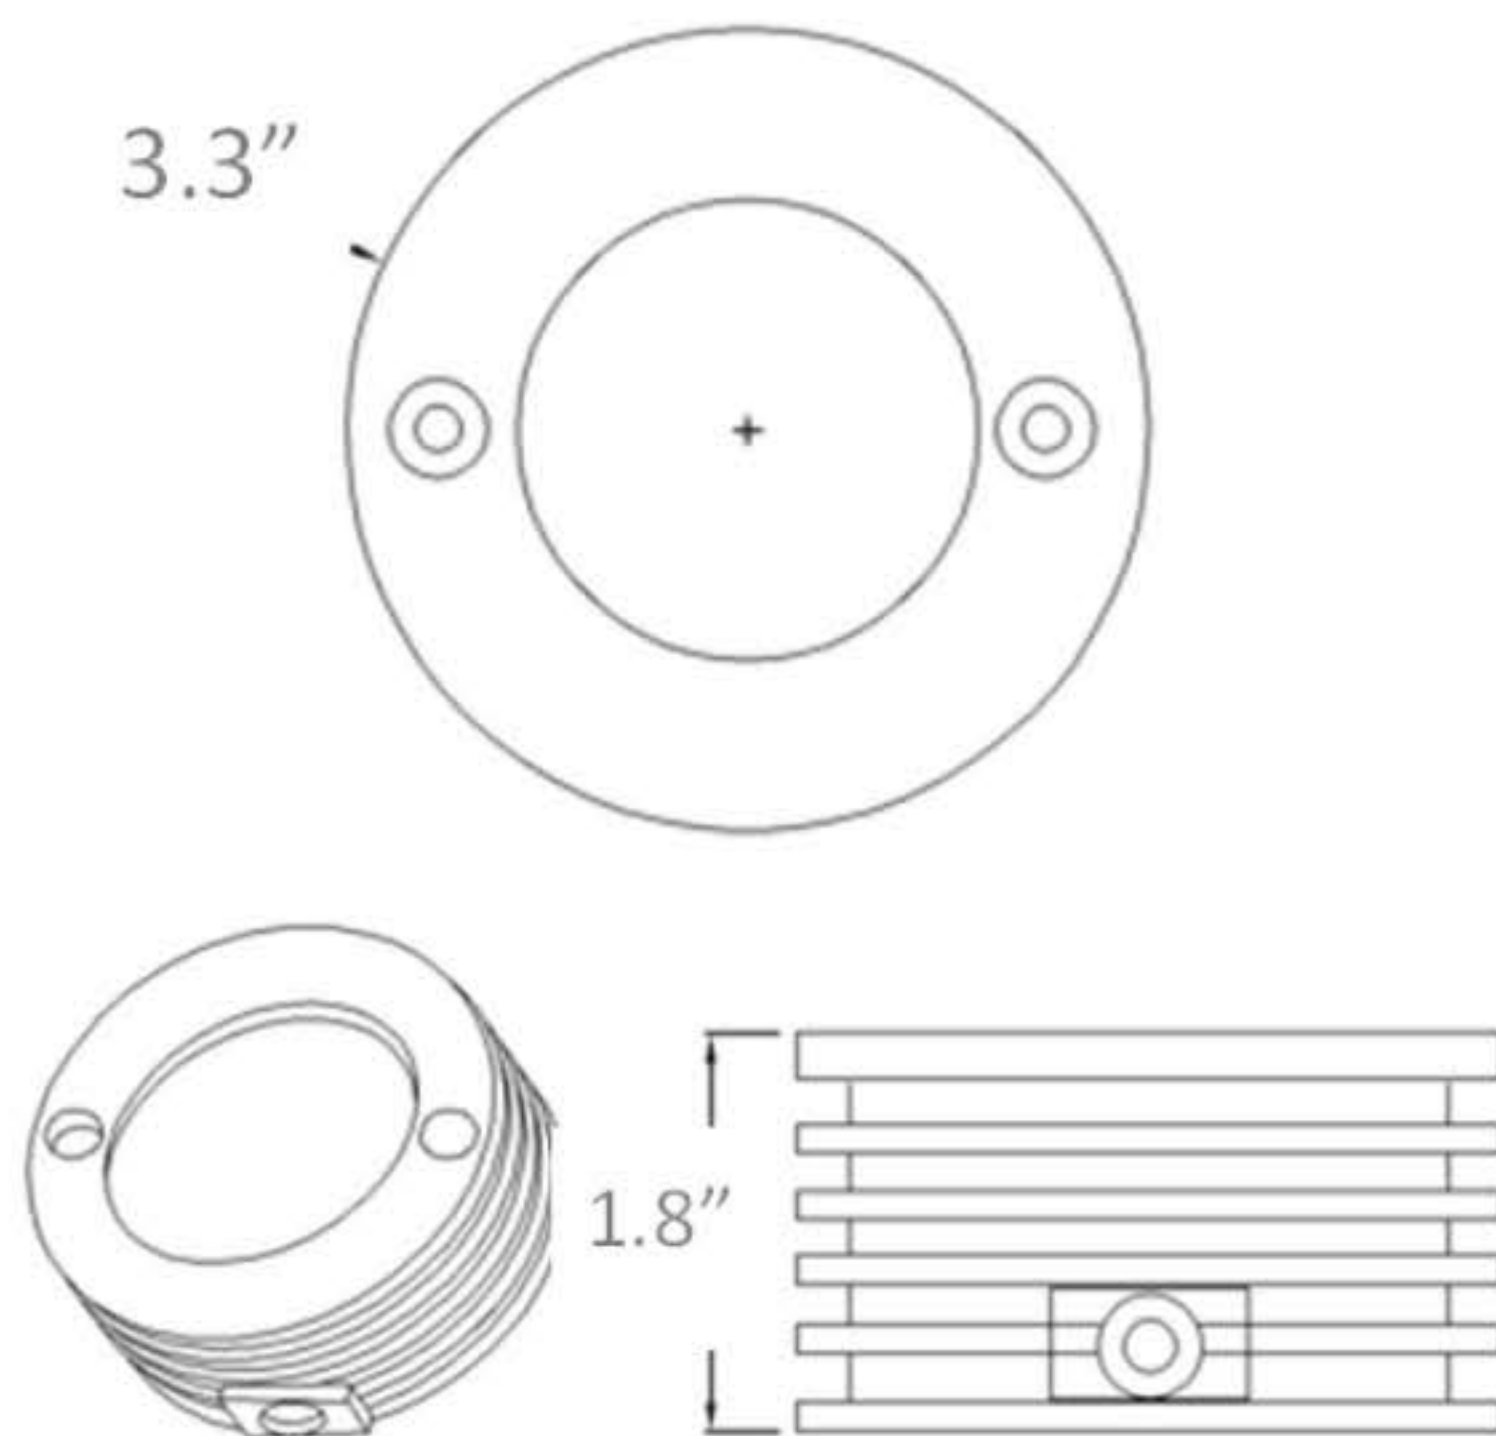

We run our fixtures **40%** cooler than LM-80 testing standards

SPECIFICATIONS

APPLICATION	CONSTRUCTION	DRIVER SYSTEM	INPUT POWER	INSTALLATION	LEAD WRES	CRI	CERTIFICATION
Water Suitable Up Light Down Light	6061 Aluminum C360 Solid Brass 316 Stainless Steel	Internal Driver	10.5-18 VAC	See features section for installation details	SJEOOW 18 AWG Tinned Copper Wire 20 Foot Length	80	UL1838 Low Voltage Landscape Lighting IP68

PRODUCT DIMENSIONS

PHOTOMETRICS

*Complete IES files furnished upon request.

BE - WATTS / VA / LUMENS

BE - WATTS / VA / LUMENS
20 - 2W/4VA - 110lm
35 - 4W/7VA - 190lm
50 - 6W/10VA - 330lm
75 - 9W/15VA - 630lm