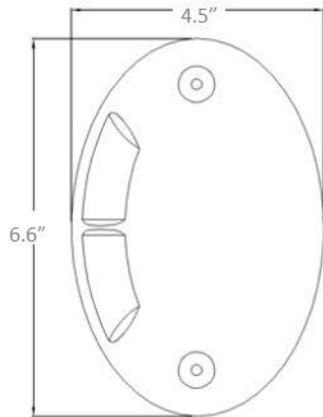

X-LIGHT SINGLE SIDE

X-LIGHT ONE | PATH LIGHT

CATEGORY

LED Path Light

LED LIFE EXPECTANCY | WARRANTY

TM-21 data: Greater than **80,000 hours** (20+ years at 8 hours a day)

20 Year Warranty

We run our fixtures **40%** cooler than LM-80 testing standards

BR

SS

SPECIFICATIONS

APPLICATION	CONSTRUCTION	DRIVER SYSTEM	INPUT POWER	INSTALLATION	LEAD WIRES	CRI	CERTIFICATION
Pathway Wall Sconces Patios Docks Driveways	H59 Cast Brass 316 Stainless Steel	Internal Driver	10.5-18 VAC	Surface plate included	SJEOOW 18 AWG Tinned Copper Wire 60 Inch Length	80	UL1838 Low Voltage Landscape Lighting

PRODUCT DIMENSIONS

WATTS / VA

WATTS / VA / LUMENS

2W/3VA

BEAM SPREAD & FINISH

BEAM SPREAD	FINISH
Diffused Non-Diffused	H59 Cast Brass (BR) Stainless Steel (SS)

POWER CONSUMPTION

COLOR	TEMPERATURE	VA
Yellow	3000K	4
Yellow	2700K	4
Yellow	5000K	4
Amber	AMB*	3
Blue	BLU	4
Blue	RBL	4
Green	GRN	4
Red	RED*	3