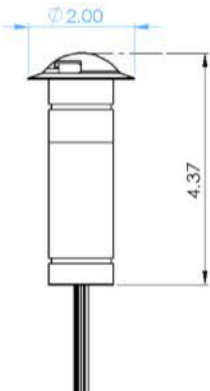

20 Year Warranty

We run our fixtures **40%** cooler than LM-80 testing standards

SPECIFICATIONS

APPLICATION	CONSTRUCTION	DRIVER SYSTEM	INPUT POWER	INSTALLATION	LEAD WIRES	CRI	CERTIFICATION
Up Light Shadowing Wall Wash Step/Deck Light Architectural Accents	6061 Aluminum C360 Solid Brass	Internal Driver	10.5-18 VAC		ULECC 18 AWG Tinned Copper Wire 46 Inch Length	80	UL1838 Low Voltage Landscape Lighting

PRODUCT DIMENSIONS

PHOTOMETRICS

*Complete IES files furnished upon request.

WATTS / VA / LUMENS

WATTS / VA / LUMENS

2W/5VA - 90lm

FEATURES

- Compression lens technology; no glue
- Overdesigned heat sink and thermal management for longevity and consistency
- Dedicated LED fixtures
- Machined Metal Ingot, not Cast Material
- Proprietary design-enhanced and robust driver technology
- Remarkably tight binning process. 2-step MacAdam ellipse to ensure consistent light output and no variant light
- Surge protection built into every driver